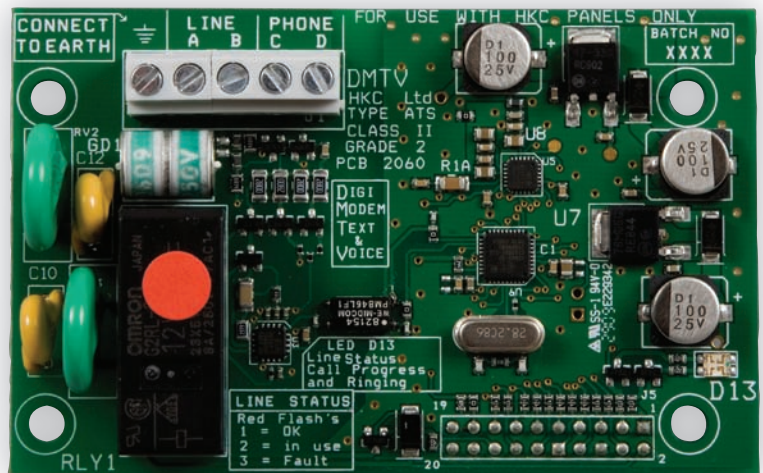

DTV

DTV (Dialer - Text/Voice)

Ease of use and service are a big part of the design brief on all our products. This philosophy is very evident with our plug-on dialer.

One of our new features includes voice messaging. The dialer can phone the key-holder and playback a message using the panel's extensive library of phrases.

- Plugs directly onto main panel
- Central station protocols:
- SIA, Extended SIA
- FastFormat & Contact ID
- Can also send voice messages to 4 phones
- Supports SmartLink7 high-speed upload/download

- SMS text messaging
- Quiescent Current: 80mA
- Transmit Current: 115mA
- Temperature: -10 to +40°C
- Weight: 50g
- Size: 90mm x 56mm x 30mm
- EN 50131-1
- EN Grade 2
- Environmental Class II

SecureWave
868MHz Radio

Safe & Secure

www.hkc.ie

Security

RF-Keyfob

A very useful and handy device for end users to control their alarm system; it is no bigger than an average car key-fob yet this product delivers a wide range of features. Arm your system with the push of one button or if you prefer, key-in your User Code for extra security.

It also unsets, part-sets, toggles lights on/off etc. Nothing overlooked, nothing compromised.

- Two-way wireless communication
- Contains battery
- Arm/Disarm/Part-arm via dedicated buttons or secure disarm via user code
- Dedicated duress button